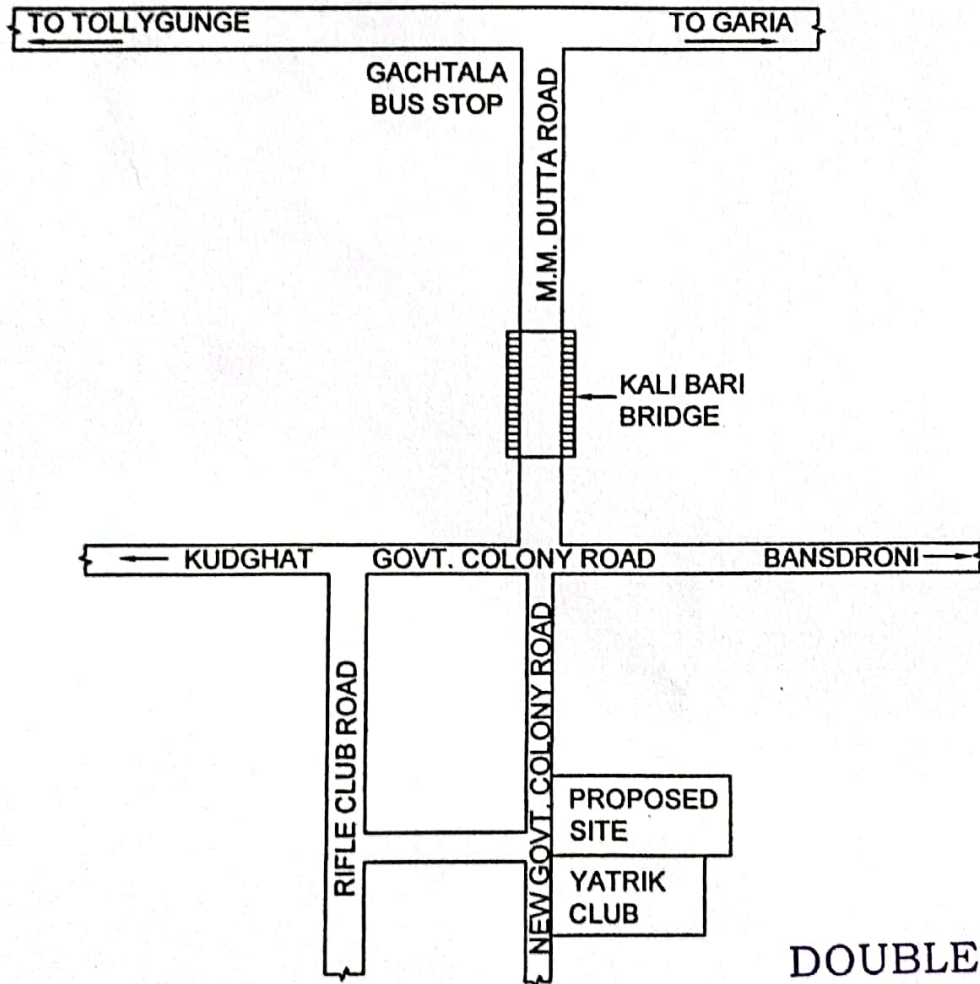

LOCATIN PLAN SHOWING AT PROJECT " SENJUTI"
SITUATED AT K.M.C. PREMISES NO.-125, BANSDRONI NEW
GOVT. COLONY WITHIN THE LIMIT OF THE KOLKATA
MUNICIPAL CORPORATION, WARD NO -113, BOROUGH
NO.-XI, VIDE ASSESSEE NO. - 311130401252, POLICE
STATION - BANSDRONI, KOLKATA- 700070, DISTRICT -
SOUTH 24 PARGANAS.